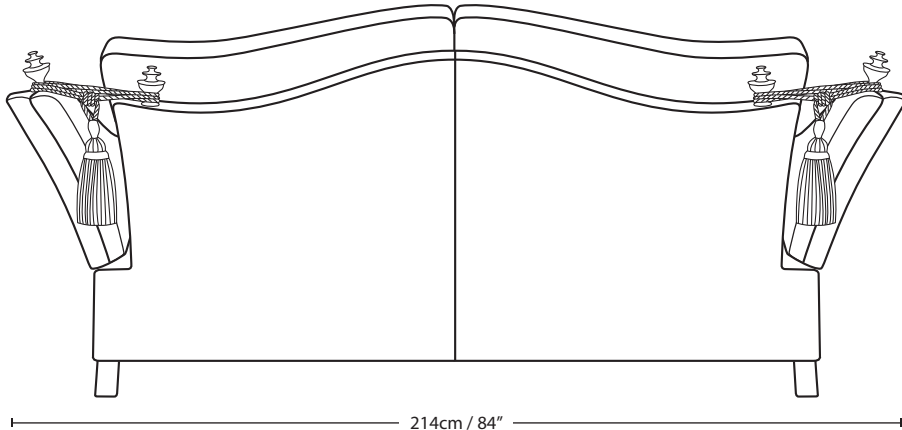

## 3 SEATER FORMAL CUSHION

18cm / 7" 178cm / 70" 18cm / 7"

Overall Height	Overall Width	Overall Depth	Arm Height	Back Height of Frame	Seat Height	Arm Width	Inside Width Arm to Arm	Seat Depth to Cushions	Seat Depth no Cushions
94cm / 37"	214cm / 84"	112cm / 44"	69cm / 27"	92cm / 36"	53cm / 21"	18cm / 7"	178cm / 70"	56cm / 22"	76cm / 30"

Seating sizes vary to a great extent and particularly wherever there are soft cushions involved, this is magnified with front of seat to back cushion depths, whilst formal back cushions will vary with age and plumping. It is essential to note that scatter back cushion depths will adjust from which point you measure, overtime and with plumping, the accurate measurement does not exist as it will resize each and every time you enjoy its comfort.