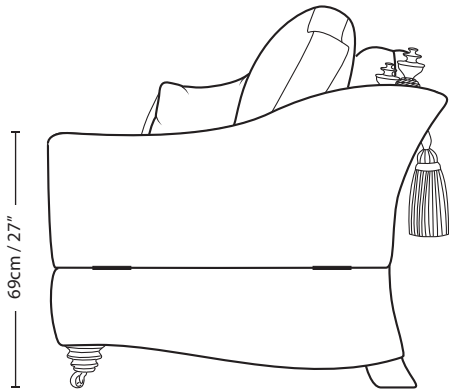

# PICASSO

## 3 SEATER FORMAL CUSHION

18cm / 7" 178cm / 70" 18cm / 7"

Overall Height	Overall Width	Overall Depth	Arm Height	Back Height of Frame	Seat Height	Arm Width	Inside Width Arm to Arm	Seat Depth to Cushions	Seat Depth no Cushions
94cm / 37"	214cm / 84"	112cm / 44"	69cm / 27"	92cm / 36"	53cm / 21"	18cm / 7"	178cm / 70"	56cm / 22"	76cm / 30"

Seating sizes vary to a great extent and particularly wherever there are soft cushions involved, this is magnified with front of seat to back cushion depths, whilst formal back cushions will vary with age and plumping. It is essential to note that scatter back cushion depths will adjust from which point you measure, overtime and with plumping, the accurate measurement does not exist as it will resize each and every time you enjoy its comfort.