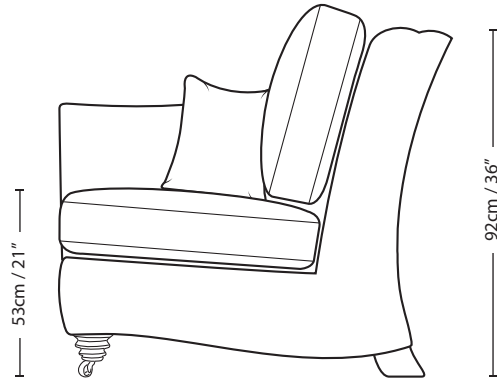

# PICASSO

## 3 SEATER FORMAL CUSHION

18cm / 7" 178cm / 70" 18cm / 7"

Overall Height	Overall Width	Overall Depth	Arm Height	Back Height of Frame	Seat Height	Arm Width	Inside Width Arm to Arm	Seat Depth to Cushions	Seat Depth no Cushions
94cm / 37"	214cm / 84"	112cm / 44"	69cm / 27"	92cm / 36"	53cm / 21"	18cm / 7"	178cm / 70"	56cm / 22"	76cm / 30"

Seating sizes vary to a great extent and particularly wherever there are soft cushions involved, this is magnified with front of seat to back cushion depths, whilst formal back cushions will vary with age and plumping. It is essential to note that scatter back cushion depths will adjust from which point you measure, overtime and with plumping, the accurate measurement does not exist as it will resize each and every time you enjoy its comfort.